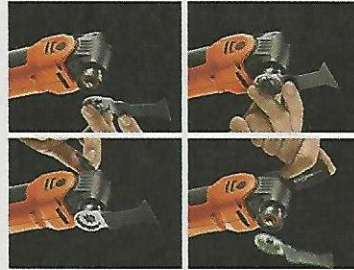

» Fein

Starlock Accessories

Inventor of the first-ever oscillating multi-tool, Fein has once again revolutionised the market with the introduction of the Starlock mounting system across its entire oscillating power tool range, enabling accessory changes in less than three seconds.

Featuring a new and patented press-fit tool mounting system developed in collaboration with Bosch called Starlock, the Fein MultiTalent, MultiMaster and SuperCut tools offer the fastest and easiest accessory change on the market. What's more, they also achieve increased work progress, reliability and precision when combined with the new Starlock accessories.

Circle readerlink 269

« Solid Gear

HYDRA GTX Safety Shoe

Solid Gear's HYDRA GTX is a highly technical safety shoe that integrates modern design with best-in-class materials for water protection, durability and a sporty look. Waterproof and breathable GORE-TEX lining keeps your feet dry and comfortable, while the Vibram outsole and Cordura ripstop fabric offer great protection and ruggedness.

The powerful Band Saw has been designed for ease of use and operator safety. The LED work light illuminates the blade edge or work material for use in dark areas, and the guide plate is adjustable from 20mm to 45mm to match the work material width. The 3.6kg of weight is evenly distributed with the battery and motor placed on opposite sides of the tool and the handle positioned near the centre of the gravity, reducing user fatigue and increasing control.