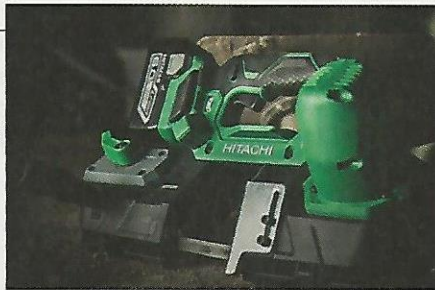

» Fein

Starlock Accessories

Inventor of the first-ever oscillating multi-tool, Fein has once again revolutionised the market with the introduction of the Starlock mounting system across its entire oscillating power tool range, enabling accessory changes in less than three seconds.

Featuring a new and patented press-fit tool mounting system developed in collaboration with Bosch called Starlock, the Fein MultiTalent, MultiMaster and SuperCut tools offer the fastest and easiest accessory change on the market. What's more, they also achieve increased work progress, reliability and precision when combined with the new Starlock accessories.

Circle readerlink 269

« Solid Gear

HYDRA GTX Safety Shoe

Solid Gear's HYDRA GTX is a highly technical safety shoe that integrates modern design with best-in-class materials for water protection, durability and a sporty look. Waterproof and breathable GORE-TEX lining keeps your feet dry and comfortable, while the Vibram outsole and Cordura ripstop fabric offer great protection and ruggedness.

What's more, the unique BOA Closure System – used on many top-brand sports shoes – distributes the pressure of the fastened shoe evenly across your feet to ensure a glove-like fit and all day maximum comfortable protection.

Circle readerlink 270

» Hitachi

CB18DBL 18V Band Saw

Hitachi Power Tools has launched the CB18DBL 18V Band Saw, featuring a brushless motor for greater power on-site and quicker cutting time than ever before.