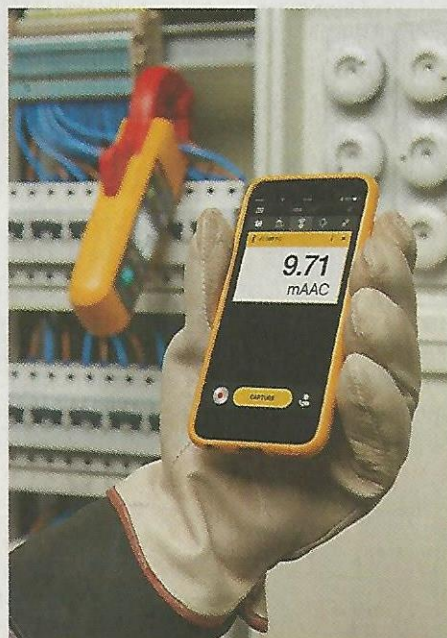

For more information circle readerlink 168

» Socket & See VIP PRO

Designed to easily fit in your hand, the Socket & See VIP PRO is suitable for use with gauntlets and approved PPE equipment. With its super bright, colour coded LEDs giving a clear indication of voltage, even when working in dim or dark environments, the two banks of LEDs operate independently meaning less chance of a fault (which would cause incorrect indication).

Flexible, dual insulated cable, plus spring-loaded shrouded tips offer maximum protection, making the tester compliant to current GS38 guidelines.

For more information circle readerlink 166

» Hitachi Power Tools

C9U3 Circular Saw

With external brush caps and a unique angle setting system to ensure the accuracy of 90° cuts, the Hitachi C9U3 circular saw is both easy to use and extremely precise.

The forefront of any Hitachi Power Tools' design and the soft grip handles make the C9U3 circular saw comfortable to work with and a blower moves dust and debris away to ensure the cut line is always visible. The saw also comes with an adjustable metal cut line guide, spindle lock for easy blade replacement plus a dust extraction adapter, wrench and carrying case.

For more information circle readerlink 167

« Fluke

FC Leakage Current Clamps

Leakage current can cause unnecessary downtime and intermittent RCD tripping of circuits, so quantifying it is an important part of a preventive maintenance program. The new Fluke 368 FC and 369 FC Leakage Current Clamps, part of the Fluke Connect system of wireless test tools, help industrial electricians and maintenance technicians identify, document, record, and compare leakage current readings to help prevent problems before they happen, without shutting down critical equipment.