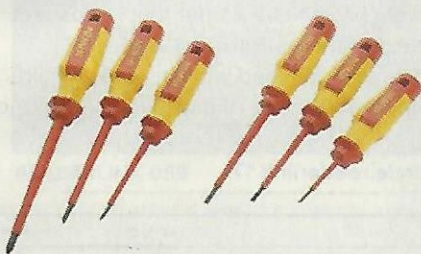

TOOLS & EQUIPMENT PRODUCTS

Professional Electrician takes a closer look at some of the latest tools to hit the market.

» Irwin Tools

VDE Insulated Screwdrivers

The new range of Pro Comfort Screwdrivers feature a unique distinctive handle designed especially for an enhanced ergonomic grip, giving added comfort, performance and efficiency. They are available in a core range, covering the most popular tip types and sizes, including Phillips, Slotted, Pozidriv, Torx and Parallel heads. Available to purchase individually or as part of 10-piece, nine-piece and six-piece set.

For more information circle readerlink 165

« Big Wipes Hand Cream

Dry skin and cracked, painful hands are a common ailment among the trade, but Big Wipes has come to the rescue with the launch of its new, specially formulated Hand Cream.

Big Wipes Hand Cream, with its powerful combination of urea and alpha

hydroxyl acids (AHAs), is a high performance treatment cream that rapidly relieves dry and rough skin, helps strengthen the skin's barrier function and improves its ability to absorb and hold moisture. It is non-greasy and alcohol and fragrance free and is recommended by dermatologists to increase moisture concentration and improve skin texture, appearance and function.

For more information circle readerlink 168

» Socket & See VIP PRO

Designed to easily fit in your hand, the Socket & See VIP PRO is suitable for use with gauntlets and approved PPE equipment. With its super bright, colour coded LEDs giving a clear indication of voltage, even when working in dim or dark environments, the two banks of LEDs operate independently meaning less chance of a fault (which would cause incorrect indication).

Flexible, dual insulated cable, plus spring-loaded shrouded tips offer maximum protection, making the tester compliant to current GS38 guidelines.

For more information circle readerlink 166